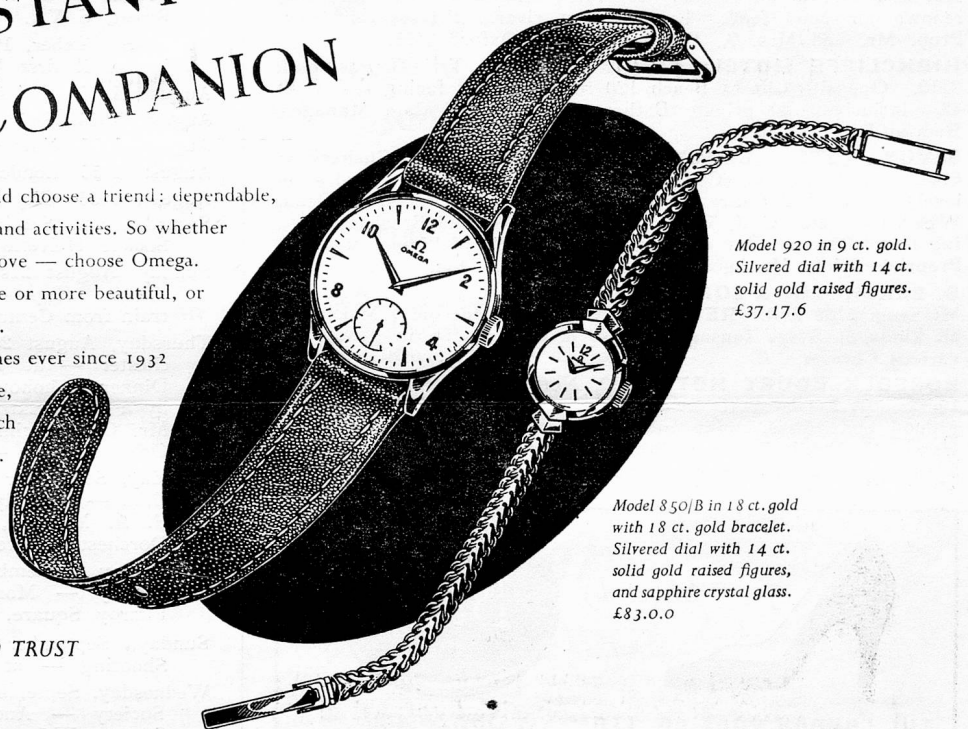

THE WATCH THE WORLD HAS LEARNED TO TRUST

Some day you will own one

Model 920 in 9 ct. gold. Silvered dial with 14 ct. solid gold raised figures. £37.17.6

Model 850/B in 18 ct. gold with 18 ct. gold bracelet. Silvered dial with 14 ct. solid gold raised figures, and sapphire crystal glass. £83.0.0