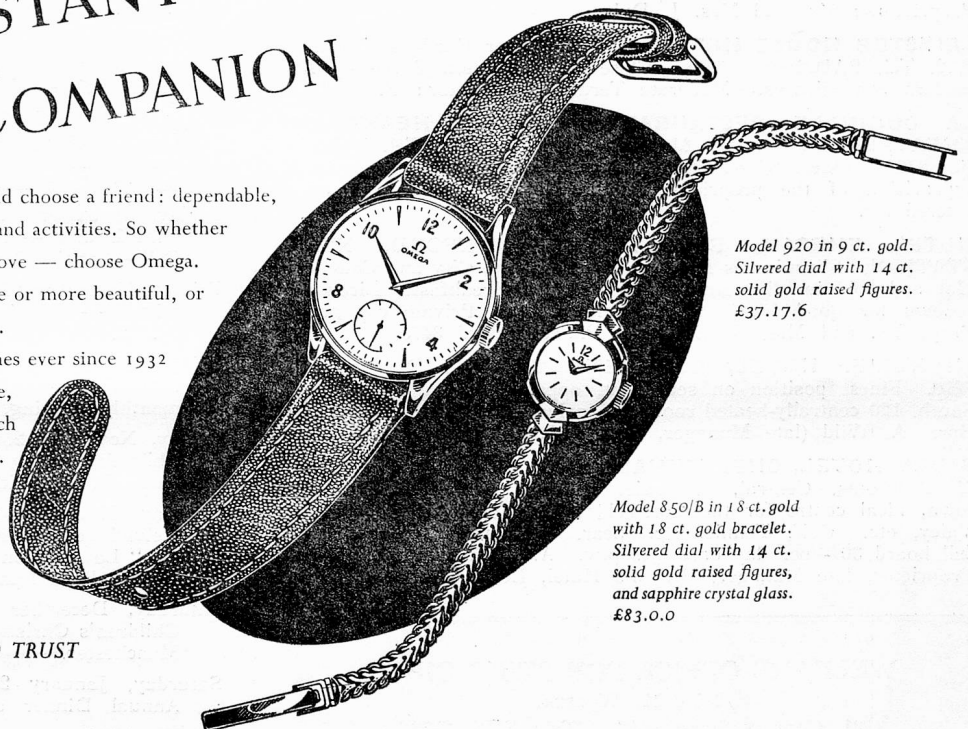

Ω
OMEGA

THE WATCH THE WORLD HAS LEARNED TO TRUST

Some day you will own one

Model 920 in 9 ct. gold. Silvered dial with 14 ct. solid gold raised figures. £37.17.6

Model 850/B in 18 ct. gold with 18 ct. gold bracelet. Silvered dial with 14 ct. solid gold raised figures, and sapphire crystal glass. £83.0.0