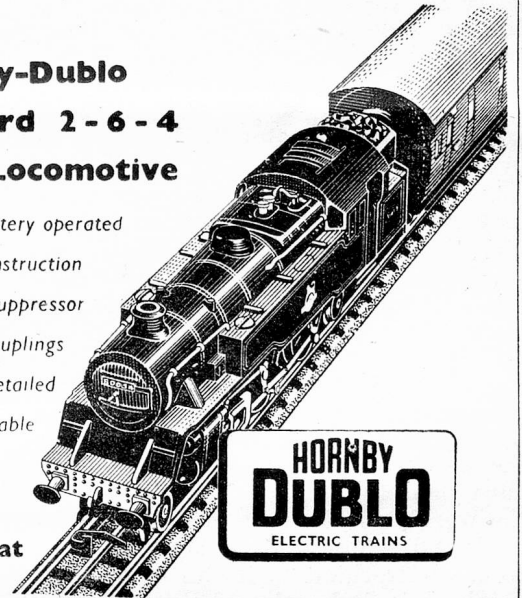

Hornby-Dublo Standard 2-6-4 Tank Locomotive

- Mains or battery operated
- All-metal construction
- Fitted with suppressor
- Automatic couplings
- Accurately detailed
- Safe and reliable
- Guaranteed

See this fine model at