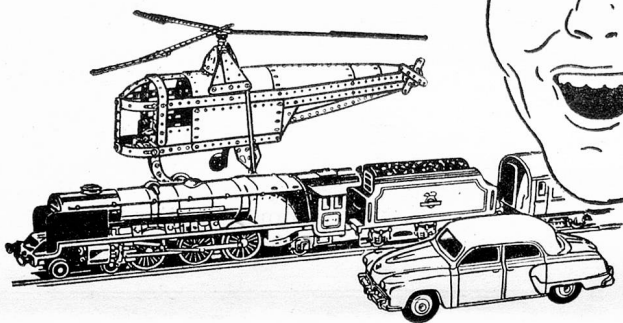

Hornby-Dublo Standard 2-6-4 Tank Locomotive

- Mains or battery operated
- All-metal construction
- Fitted with suppressor
- Automatic couplings
- Accurately detailed
- Safe and reliable
- Guaranteed

See this fine model at