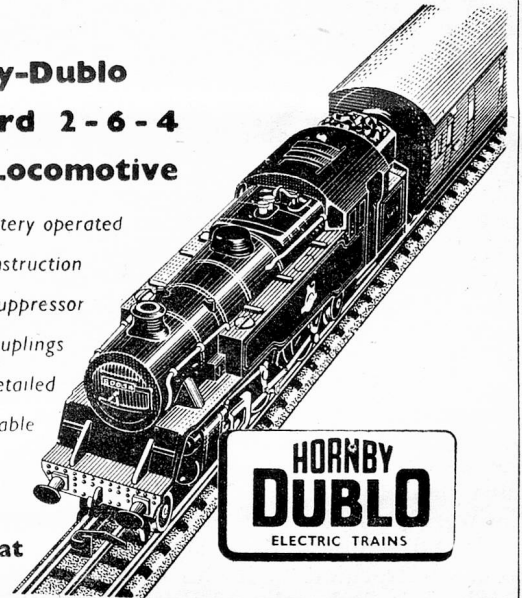

Hornby-Dublo Standard 2-6-4 Tank Locomotive

- Mains or battery operated
- All-metal construction
- Fitted with suppressor
- Automatic couplings
- Accurately detailed
- Safe and reliable
- Guaranteed

See this fine model at

R20/C

DOLLS
SOFT TOYS
KIDDICRAFT
JIGSAWS