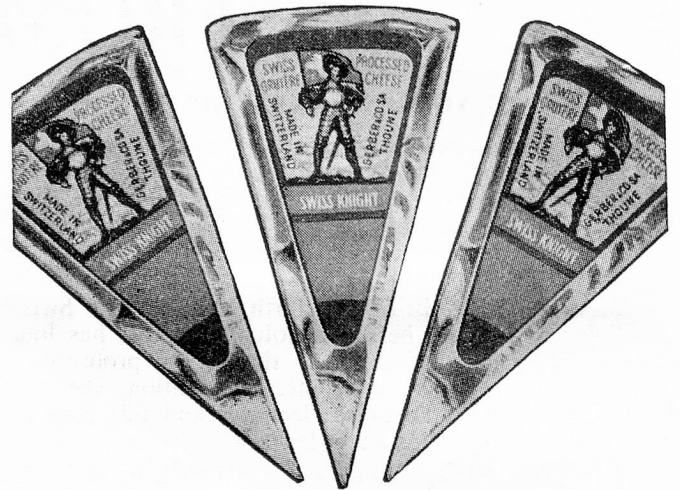

**Download PDF:** 01.04.2025

**ETH-Bibliothek Zürich, E-Periodica, <https://www.e-periodica.ch>**

ALL IN  
**Favour**  
 OF CONTINENTAL  
**Flavour**

LOVE  
**MAGGI**  
**SOUPS**

**9 DELICIOUS VARIETIES**

**SWISS KNIGHT**  
 The Original Swiss-processed Gruyère  
**CHEESE**

Handy portions in hygienic, flavour-saving foil — easy to open, delicious to eat. In 4, 6 and 8 oz. packs.  
 Another of Nestlé's good things.