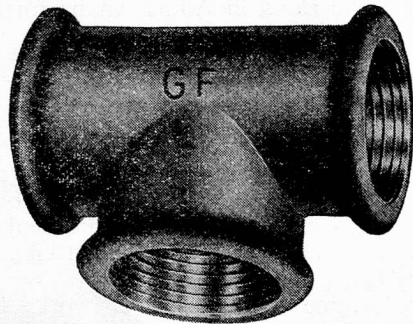

**SWISS KNIGHT**  
 The Original Swiss-processed Gruyère  
**CHEESE**

Handy portions in hygienic, flavour-saving foil — easy to open, delicious to eat. In 4, 6 and 8 oz. packs.  
 Another of Nestlé's good things.

**GF** MALLEABLE IRON  
 TUBE FITTINGS

for the leakproof connection of steel tubes for the conveyance of  
 GAS, WATER, STEAM, AIR, OIL  
*Every fitting individually tested to 360 lb. per sq. inch*  
 Send for illustrated catalogue to  
**LE BAS TUBE COMPANY LTD.**  
 (Member of the GF Group)  
 CITY WALL HOUSE, 129 FINSBURY PAVEMENT  
 LONDON, E.C.2