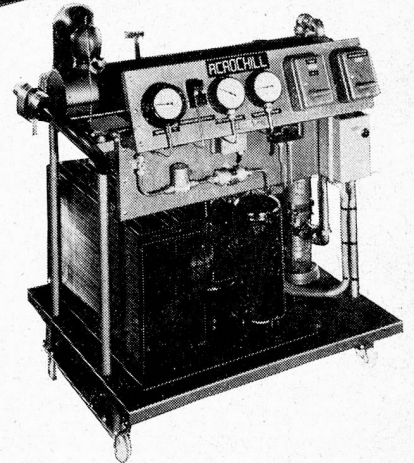

Telephone 01-242 8833

GROUP ASSETS EXCEED £300,000,000

CHECK THE COST OF WATER!

Recirculation saves money

Get around to recirculation thinking on water usage and cut costs dramatically. The RTC series of package tank coolers and hermetic air-cooled package chillers make pure economic sense. Acro-Kool has process and drinking water applications. The ice-bank build-up system gives a large output quickly and still saves.

Acrochill offers this typical performance: 300 gph with water discharged at 60°F with a temperature difference of 10°F. This machine is widely used in injection moulding, metal plating, bakery and confectionery. All units are factory-tested for rapid installation.