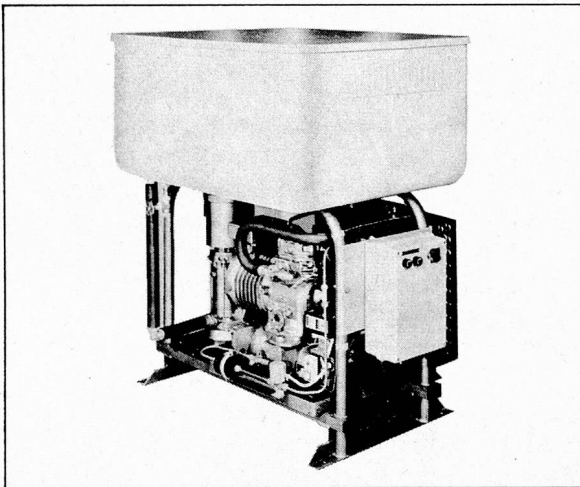

## . . . for process chilling

The Acro-Kool range of Remote Water Coolers offers a versatile, logical approach to water cooling problems. In particular, this range has been developed to meet the many occasions where water must be maintained at a constant temperature below ambient conditions. It's worth noting, in times of threatened water shortages, that provision has been made for recirculating. Special attention has been given to the return feed arrangement to ensure thorough mixing and uniform distribution. Please send for the brochure.