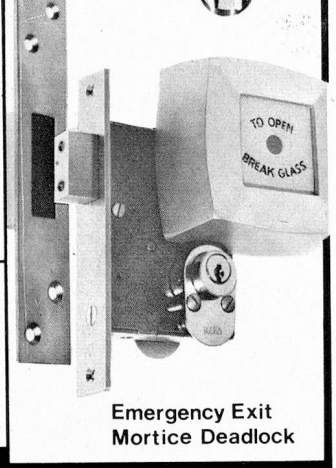

Mortice deadlock to B.S. 3621

Close Shackle Padlock

For full detail of the full range write or phone today!

Universal Latch Cylinder KV06

KV07XS Mortice Cylinder

10amp Keyswitch KS64

Emergency Exit Mortice Deadlock