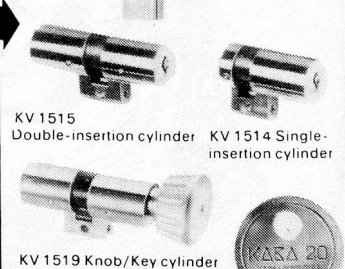

* Send now for details of the

KABA 20 HOME SECURITY RANGE

KABA LOCKS LTD

Woodward Road, Howden Industrial Estate,
Tiverton, Devon EX16 5HW