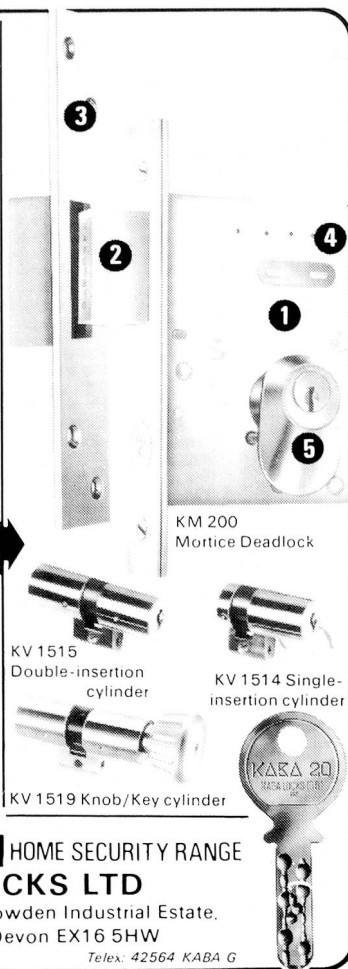

NO HOME SHOULD BE WITHOUT AT LEAST ONE...

don't just take our word for it - check with your Crime Prevention Officer. A mortice deadlock is essential on both front and back doors or any exterior door.

The KABA-20 KM200 offers the finest security to B.S. 3621 standards with all the advantages of the Versatile KABA-20 key system, each key is individually recorded on the return of a completed registration card. Almost all the locks needed in your home can be KABA, all with the same key combination or be part of a Master Key Plan.

* Take a closer look at KABA-20 KM 200 MORTICE LOCK.

1. Sturdy construction - hardened case and bolt.
2. 22mm bolt throw.
3. Box striker plate.
4. Facility to fit up to 4 Microswitches, for Alarm systems.
5. Exchangeable KABA-20 Insertion Cylinders - single or double sided or key/knob operated.

* Send now for details of the

KABA 20 HOME SECURITY RANGE
KABA LOCKS LTD

Woodward Road, Howden Industrial Estate,
Tiverton, Devon EX16 5HW

Tel: Tiverton (088 42) 56464

Telex: 42564 KABA G

SWISS BUDGET FLIGHTS EVERYDAY

TO GENEVA OR ZURICH

£70 RETURN*

Including dormitory accommodation

* High season supplement: £5

All flights operated by C.T.A. a Swiss charter company renowned for its reliability and punctuality. For further details call

SWISS AIRTOURS

63 Neal Street, London WC2 Telephone 01-836 6751
ATOL 661B

FALCON

LEISURE GROUP LIMITED

No1 to Switzerland

FALCON SWISS CITY TOURS

260a Fulham Road, London SW10 9EL
Reservations: 01-351 2191

Brazennose House, Brazennose Street,
Manchester M2 5BH
Reservations: 061-831 7000

5 Royal Exchange Square, Glasgow G1
Reservations: 041-204 0242

AITO

ATOL
1337BC

Budget Break Flights

1 April to 31 October '81

GENEVA from GATWICK £79 low season £85 mid season £89 high season
Day flights on Monday, Wednesday, Thursday, Friday, Saturday
(until end April) + Sunday

ZURICH from GATWICK £79 low season £85 mid season £89 high season
Day flights on Monday, Thursday, Friday + Sunday

BASLE from GATWICK £69 low season £74 mid season £79 high season
Day flights on Thursday + Sunday

SCHEDULED FLIGHTS — 1 April to 31 October

To GENEVA from HEATHROW from £99 return
To GENEVA from MANCHESTER from £118 return
To BASLE from HEATHROW from £99 return
To BERNE from GATWICK from £102 return
To ZURICH from HEATHROW from £103 return
To ZURICH from MANCHESTER from £118 return
To ZURICH from BIRMINGHAM from £110 return

SPECIAL

To ZURICH from GATWICK — daily service from ONLY £89 return
NB: Bookings can be made up to 5 days before departure date.

ENGLAND v SWITZERLAND at Basle, 30 May

See the World Cup qualifying match —
Weekend return flight (28-31 May)
ONLY £85 return

Also available:

- ★ a good selection of hotel accommodation
- ★ a limited number of tickets for the game
- ★ special group rates