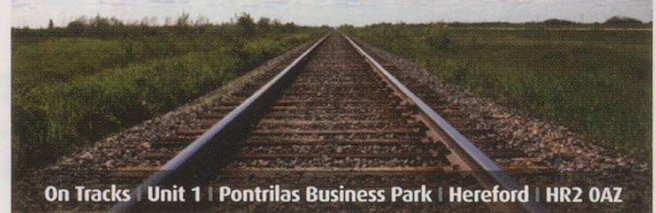

SWITZERLAND - CHATEAU D'OEX

Superb 1 bedroom apartment in converted period hotel with 5 star facilities including indoor pool and wellness centre.

The friendly village of Chateau D'Oex is an ideal base for exploring either on foot or by train the beautiful mountains and valleys of the Pays d'Enhaut in the Bernese Oberland.

The station, a few minutes' walk from the apartment, is on the famous Golden Pass Line, providing easy access to surrounding villages and the Lake Geneva area via the MBB network, and further afield to Interlaken and the Rhone Valley.

Contact Eddie Stedman on
01737 552967 or
eddiestedman@hotmail.com

Details on www.holiday-rentals.co.uk
- property number 90656

UK Importers & Distributors of

Traintronics Colour Signals
Mayfair Games - Railway Board Games

Visit our website for a list of local stockists
www.OntracksInternational.co.uk

Order online at

www.ontracks.co.uk

Contact us

Phone 01981 241 268 Fax 08704 586 518

On Tracks | Unit 1 | Pontrilas Business Park | Hereford | HR2 0AZ

SWITZERLAND

INTERLAKEN – Mobile Homes & Apartments. Mobile homes on 5* Lakeside site, Easter to October. Fantastic Swiss travel system with easy access to the superb alpine scenery. All at affordable prices.

We offer a very comprehensive Service Cross channel, Swiss Transport tickets, Colour brochure

Tel ++44 (0)1903 743193

Email info@altogold.com

Visit www.altogold.com

Please mention Swiss Express when replying.