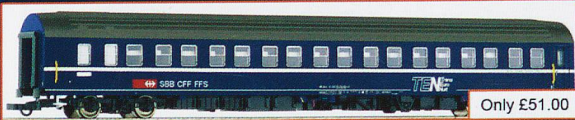

RC67384 SBB Migros Sliding Wall Wagon V

A full range of Locomotives, Train Packs, Coaches and Wagons are available

RC64398 SBB 1st Class Panoramic Coach V

2014 New Items Catalogue Available Now

Contact us for a copy