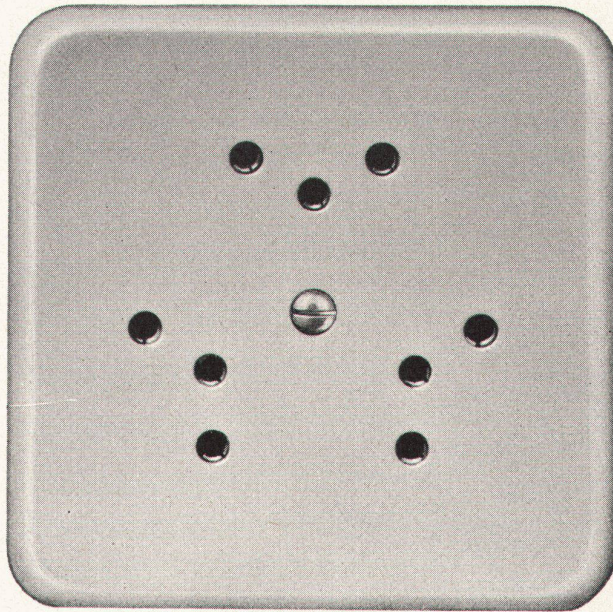

Grösse I Pmi = 86 x 86 mm

No. 76303 Pmi
Diese Steckdosen sind
mit Isolierpresstoff-
Abdeckplatten
Farbe 61 (crème-weiss) oder
62 (elfenbeinfarbig) lieferbar

Adolf Feller AG Horgen

Mehrfach-Steckdose mit
Schutzkontakt

2 P + E 10 A 250 V
Ausführung für 3 Stecker

Verschiedene unserer
Modelle wurden mit
der Anerkennungsurkunde
"Die gute Form"
ausgezeichnet.

Schweizer
Mustermesse Basel
Halle 3 Stand 831

**Gebr. Tuschmid AG
Frauenfeld**